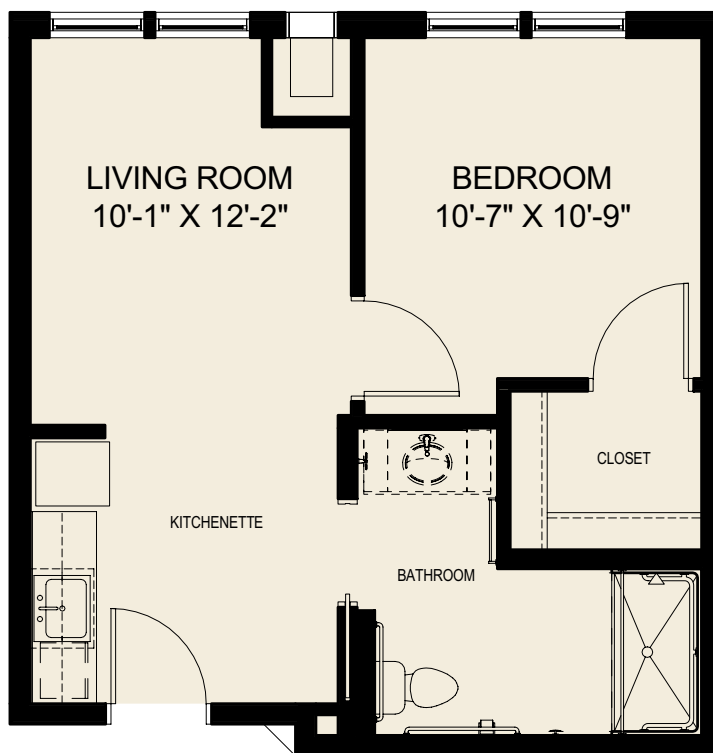

Hibiscus A

- One-Bedroom
- One-Bath
- 485 Sq. Ft.

SQUARE FOOTAGE, ROOM DIMENSION OR WINDOW PLACEMENT MAY VARY. NOT SHOWN TO SCALE.