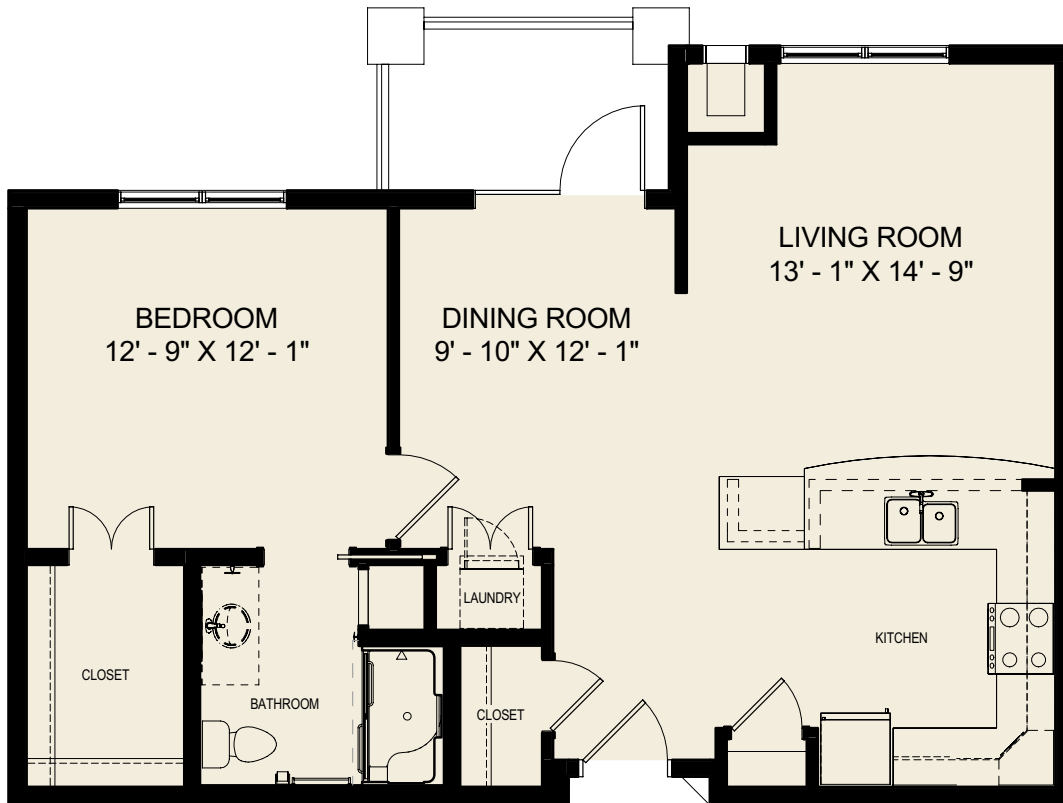

Foxglove A

- One-Bedroom
- One-Bath
- 849 Sq. Ft.

SQUARE FOOTAGE, ROOM DIMENSION OR WINDOW PLACEMENT MAY VARY. NOT SHOWN TO SCALE.